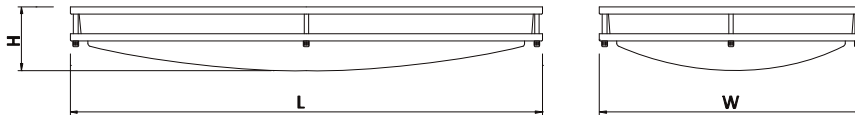

DC032D(JA8)

Ceiling Fixture, CEC Listed

Features

Housing

Die-formed Cold-rolled Steel
Finish Option: -62 Satin Nickel, -30 Oil Rubbed Bronze

Optical

Shade: High Transmission Acrylic Create Excellent Light Distribution and Uniformity

Electrical

LED Driver: 120V ~ 277V, 0 ~ 10V Dimming Type
Min. Dimming Level: 3%
High Power Factor (> 0.98), Low THD (< 10%)

Lamp

LED Type: Built-in
LM80, TM21 : 60,000 hours Rating
LED Rated Life: > 36000 hours
LED CRI > 90 per JA8 Standard
Flicker Free: Meets JA10 Standard

Certifications

ETL/cETL Listed, CEC Listed Meets T24 JA8

Warranty

5 Years Warranty on Driver and LED Module

LED Type

Model	Input Voltage	Input Wattage	LED CT / CRI	Lumen (TYP)	CRI	Dimming	Finish	Dimension (L x W X H)	Energy Star
DC032D-30K(JA8)	120V - 277V	48W	3000K	3800	>90	0-10V	Satin Nickel	32.3" x 18.1" x 4.3"	---