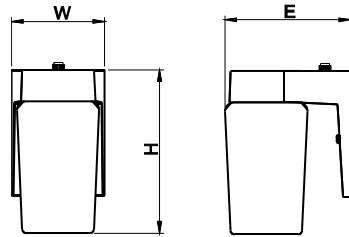

JJ3D

Wall Mount, Outdoor

Features

Housing

Die-cast Aluminum with Powder Coated Finish

Electrical

High Power Factor, Low THD

Built-in with or without Photo Cell (Order Code: -PC)

Lamp

LED Type: More Color Temperature Option 4000K, 5000K

GU24 Type: LED Bulb Color Temperature Option 3000K, 4000K

CFL Bulb Color Temperature Option 2700K, 4000K

Certification

UL/cUL or ETL/cETL Listed, Suitable for Wet Locations

Warranty

5 Years Warranty on LED Driver and Module

LED Type

Model	Input Voltage	Input Wattage	LED CT	Lumen(Typ)	Shade	Dimension (H x W X E)	Energy Star
JJ3D-xxxxK	120V	11W	3000K	500	Opal Acrylic	7.7" x 4.3" x 6.0"	Yes

GU24 Type

Model	Input Voltage	Input Wattage	Lamp	Lumen(Typ)	Finish/Shade	Dimension (H x W X E)	Energy Star
JJ3D-E	120V	9W	GU24 LED Bulb	820	Black/Opal Acrylic	7.7" x 4.3" x 6.0"	---