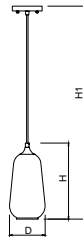

P301

Mini Pendant

Features

Housing

Cold-rolled Steel
 Finish Option: -62 Satin Nickel -30 Oil Rubbed Bronze

Optical

Shade: Opal Glass

Electrical

120V

Lamp

GU24 LED Bulb: 9W, Energy Star Listed, Dimmable, Omini Direction Type, Color Temperature, 3000K, 4000K
 GU24 CFL Bulb: 13W, Color Temperature, 2700K, 4000K

Certification

UL/cUL Listed

CFL Type

Model	Input Voltage	Finish	Shade	Dimension (OD x H x H1)	Lamp	Energy Star
P301-30	120V	ORB	Opal Glass	6.7" x 13.0" x 6.0'	9W LED Bulb or 13W GU24 CFL	---

Note: H1- Hanging Cable Length