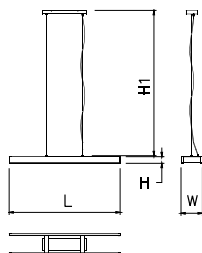

Warranty

5 Years Warranty on Driver and LED Module

LED Type

Model	Input Voltage	Input Wattage	CRI	Lumen (Typ) / CT	Finish	Shade	Dimension (L x W x H)
P3234D-PD-MCT-30	120V ~ 277V	36W	> 80	3000 / 3000K, 3500K, 4000K	Oil Rubbed Bronze	Acrylic	34.0" x 8.9" x 2.8"
P3246D-PD-MCT-30	120V ~ 277V	50W	> 80	4000 / 3000K, 3500K, 4000K	Oil Rubbed Bronze	Acrylic	46.0" x 8.9" x 2.8"

Hanging Cable Length (H1): 6', Adjustable