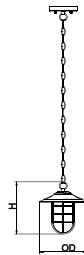

P501

Mini Pendant

Features

Housing

Cold-rolled Steel
 Finish Option: -62 Satin Nickel -30 Oil Rubbed Bronze

Optical

Shade: Clear Glass

Electrical

120V

Lamp

GU24 LED Bulb: 9W, Energy Star Listed, Dimmable, Omini Direction Type, Color Temperature, 3000K, 4000K
 GU24 CFL Bulb: 13W, Color Temperature, 2700K, 4000K

Certification

UL/cUL Listed

CFL Type

Model	Input Voltage	Finish	Shade	Dimension (OD x H x H1)	Lamp	Energy Star
P501-30	120V	ORB	Opal Glass	8.3" x 7.5" x 60"	9W LED Bulb or 13W GU24 CFL	---