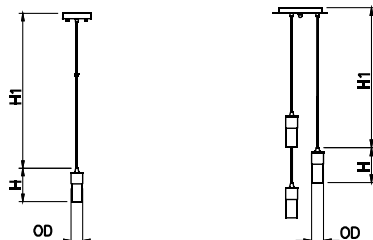

Certification

ETL/cETL Listed, Energy Star Listed

LED Type, Dimmable

Model	Input Voltage	Input Wattage	LED CT / CRI	Lumen (TYP)	Finish	Shade	Dimension (OD x H x H1 max)	Energy Star
P602D-62-xxxxK	120V	10W	3000K / >80	550	Satin Nickel	Bubble Crystal Glass	2.3" x 6.3" x 6.0'	Yes
P602D-3-62-xxxxK	120V	3 x 10W	3000K / >80	1800	Satin Nickel	Bubble Crystal Glass	2.3" x 6.3" x 6.0'	---

Note: • H1- Hanging Cable Length, Adjustable

- Canopy Size P602D: 4.8" (OD) x 1.0" (H)
 P602D-3: 9.8" (OD) x 1.0" (H)