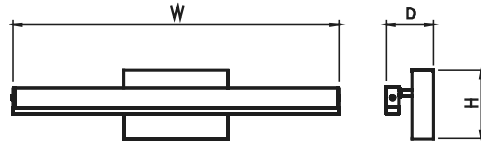

LED Type

Model	Input Voltage	Input Wattage	LED CT	CRI	Lumen (TYP)	Finish	Dimension (L X H X E)	Energy Star
V6922D-MCT-60	120V – 277V	18W	3000K, 3500K, 4000K	>80	1350	Brushed Aluminum	22.0" x 4.7" x 3.2"	Yes
V6934D-MCT-60	120V – 277V	23W	3000K, 3500K, 4000K	>80	2000	Brushed Aluminum	34.0" x 4.7" x 3.2"	Yes
V6946D-MCT-60	120V – 277V	35W	3000K, 3500K, 4000K	>80	3000	Brushed Aluminum	46.0" x 4.7" x 3.2"	---