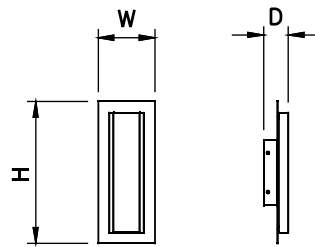

LED Type

Model	Input Voltage	Input Wattage	LED CT	CRI	Lumen (TYP)	Finish	Shade	Dimension (W X H X D)	Energy Star
W480D-MCT-60	120V – 277V	17W	3000K, 3500K, 4000K	>80	1200	Brushed Aluminum	Acrylic	5.1" x 12.8" x 2.3"	Yes