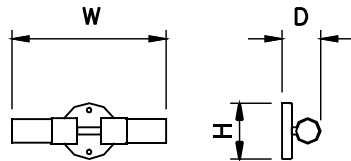

Warranty

5 Years Warranty on Driver and LED Module

LED Type

Model	Input Voltage	Input Wattage	LED CT	CRI	Lumen (TYP)	Finish	Shade	Dimension (W X H X D)	Energy Star
W780D-62-xxxxK	120V	20W	3000K or 4000K	>80	1100	Satin Nickel	Bubble Crystal Glass	13.0" x 4.7" x 3.3"	Yes