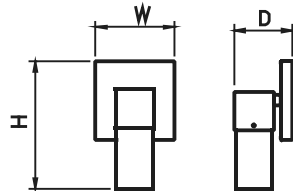

### LED Type

| Model          | Input Voltage | Input Wattage | LED CT         | CRI | Lumen (TYP) | Finish            | Shade                | Dimension (W X H X D) | Energy Star |
|----------------|---------------|---------------|----------------|-----|-------------|-------------------|----------------------|-----------------------|-------------|
| W781D-30-xxxxK | 120V          | 10W           | 3000K or 4000K | >80 | 550         | Oil Rubbed Bronze | Bubble Crystal Glass | 4.3" x 6.0" x 3.3"    | Yes         |