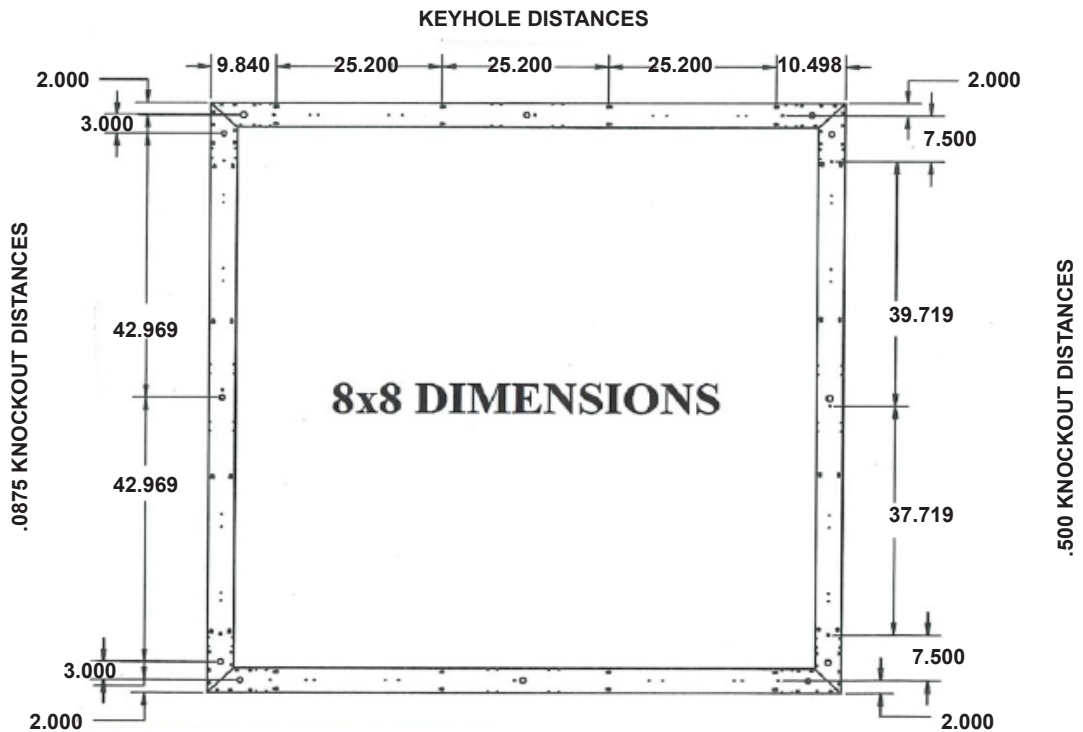

JOB NAME:
CAT#:
TYPE:

APPLICATIONS

Make a bold statement in your space with this dramatic geometric shape of light. Choose from two sizes of squares, 4 and 8 foot sides, in a 4 inch linear profile. Lit corners, shadowless LED lighting and energy efficient performance provides excellent general lighting. This distinctive architectural preconfigured fixture is ideal for circulation spaces, lobbies, retail and conference rooms. Available in two lumen packages and in a variety of finishes.

Size: W x L x H in inches

4x4: 48"W x 48"L x 4"H

8x8: 96"W x 96"L x 4"H

ORDERING

EXAMPLE: SQ4 4X4 LED 128 DMV SL MW 40 H8W

SQ44		LED							
1. SERIES	2. SIZE	3. GEAR	4. WATTAGE/LUMENS	5. DRIVER	6. FINISH				
SQ44 Pendant Mount Only	4x4 48"W x 48"L x 4"H 8x8 96"W x 96"L x 4"H	LED	4 x 4 96 96 Watts 9600 Lumens 128 128 Watts 12800 Lumens 8 x 8 192 192 Watts 19200 Lumens 256 256 Watts 25600 Lumens	DMV 120-277VAC 0-10V Dimmable	WH White BK Black SL Silver IN Iron RD Red BZ Bronze				
7. LENS MATERIAL	8. COLOR TEMP	9. HANGING/POWER FEED KIT							
SF Snap In Frosted Acrylic Lens MW Matte White Lens S.5 Specular Parabolic Louver PLA White Cubed Acrylic Louver LV Bladed Louver Semi Specular A Prismatic Acrylic #12 Pattern	30 3000K 35 3500K 40 4000K 50 5000K	H4W HC401 4ft. Cable kit with 3 wire power feed. White Canopy. H8W HC402 8ft. Cable kit with 3 wire power feed. White Canopy. H4W5 HC401 4ft. Cable kit with 5 wire power feed. White Canopy. H8W5 HC402 8ft. Cable kit with 5 wire power feed. White Canopy.							

NOTE: Custom length available. Consult factory for additional information

Dimensions and specifications subject to change without notice.

JOB NAME:

CAT#:

TYPE:

Dimensions and specifications subject to change without notice.