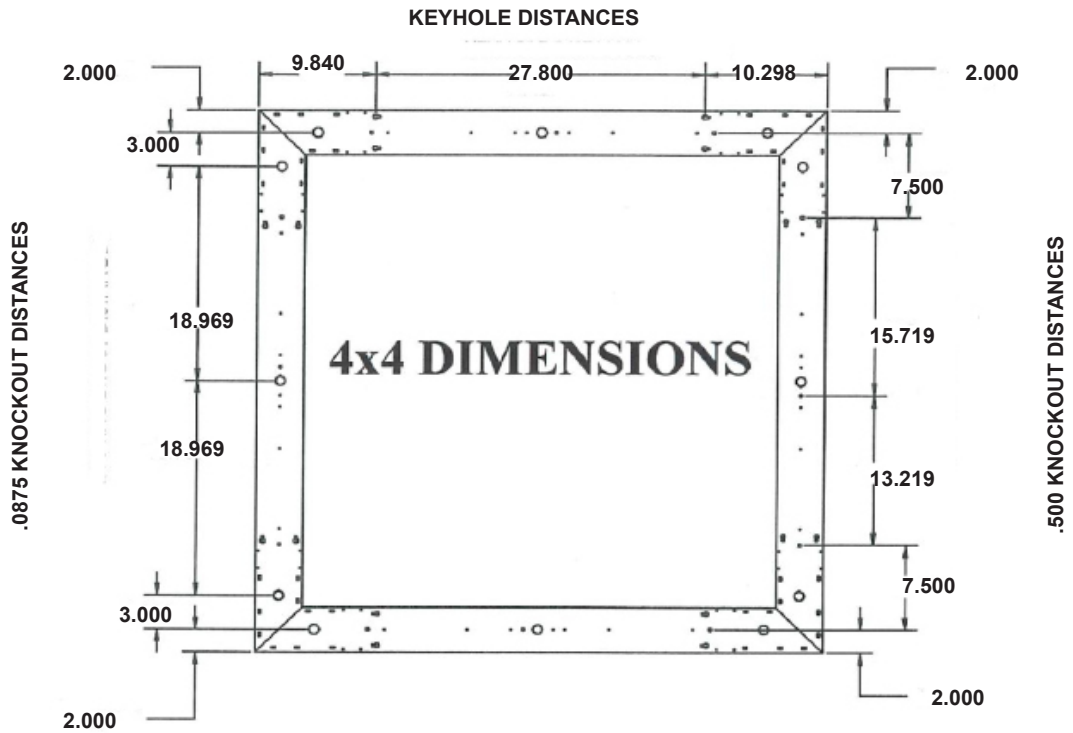

JOB NAME:
CAT#:
TYPE:

APPLICATIONS

Make a bold statement in your space with this dramatic geometric shape of light. Choose from two sizes of squares, 4 and 8 foot sides, in a 4 inch linear profile. Lit corners, shadowless LED lighting and energy efficient performance provides excellent general lighting. This distinctive architectural preconfigured fixture is ideal for circulation spaces, lobbies, retail and conference rooms. Available in two lumen packages and in a variety of finishes.

Size: W x L x H in inches

4x4: 48"W x 48"L x 4"H

8x8: 96"W x 96"L x 4"H

ORDERING

EXAMPLE: SQ4 4X4 LED 128 DMV SL MW 40 H8W

SQ44		LED							
1. SERIES	2. SIZE	3. GEAR	4. WATTAGE/LUMENS	5. DRIVER	6. FINISH				
SQ44 Pendant Mount Only	4x4 48"W x 48"L x 4"H 8x8 96"W x 96"L x 4"H	LED	4 x 4 96 96 Watts 9600 Lumens 128 128 Watts 12800 Lumens 8 x 8 192 192 Watts 19200 Lumens 256 256 Watts 25600 Lumens	DMV 120-277VAC 0-10V Dimmable	WH White BK Black SL Silver IN Iron RD Red BZ Bronze				
7. LENS MATERIAL	8. COLOR TEMP	9. HANGING/POWER FEED KIT							
SF Snap In Frosted Acrylic Lens MW Matte White Lens S.5 Specular Parabolic Louver PLA White Cubed Acrylic Louver LV Bladed Louver Semi Specular A Prismatic Acrylic #12 Pattern	30 3000K 35 3500K 40 4000K 50 5000K	H4W HC401 4ft. Cable kit with 3 wire power feed. White Canopy. H8W HC402 8ft. Cable kit with 3 wire power feed. White Canopy. H4W5 HC401 4ft. Cable kit with 5 wire power feed. White Canopy. H8W5 HC402 8ft. Cable kit with 5 wire power feed. White Canopy.							

NOTE: Custom length available. Consult factory for additional information

Dimensions and specifications subject to change without notice.

JOB NAME:

CAT#:

TYPE:

Dimensions and specifications subject to change without notice.