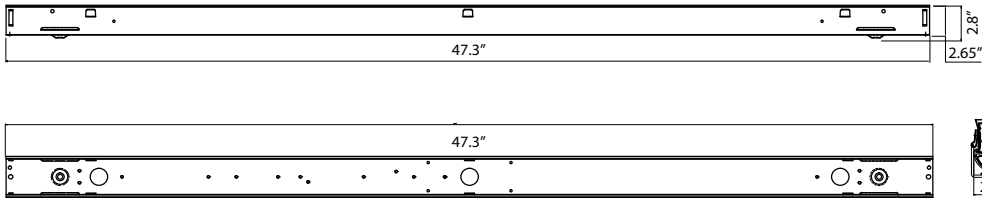

SS

SLIM STRIP

QUICK SHIP ITEMS:

SERIES	WATTS	DRIVER	CCT	LENS
SS4 Slim Strip 4ft	3L	U 120-277V	50	☒ FRL Frosted Acrylic Lens
	4L		40	
	6L		35	
SS8 Slim Strip 8ft	6L			
	8L			
	12L			

LED SYSTEMS INFORMATION¹	3500K		4000K		5000K		Watts²	DLC Listing	Replaces	
	Part Numbers	Lumens	Efficacy	Lumens	Efficacy	Lumens				Efficacy
SS4-3L-U-XX-FRL	3,341 lm	135 lm/W	3,375 lm	137 lm/W	3,378 lm	137 lm/W	25W	Standard	2T8	
SS4-4L-U-XX-FRL	4,415 lm	135 lm/W	4,438 lm	136 lm/W	4,505 lm	138 lm/W	33W	Standard	1T5HO	
SS4-6L-U-XX-FRL	5,843 lm	134 lm/W	5,818 lm	134 lm/W	5,874 lm	136 lm/W	43W	Standard	3T8	
SS8-6L-U-XX-FRL	6,186 lm	139 lm/W	6,237 lm	140 lm/W	6,290 lm	141 lm/W	45W	Standard	1T12HO	
SS8-8L-U-XX-FRL	8,444 lm	136 lm/W	8,505 lm	137 lm/W	8,578 lm	138 lm/W	62W	Standard	2T5HO	
SS8-12L-U-XX-FRL	12,085 lm	135 lm/W	12,185 lm	136 lm/W	12,289 lm	137 lm/W	90W	Standard	4T8	

¹LED Chips are frequently updated therefore values are nominal
²Electrical data at 25C (77F). Actual wattage may differ by +/-10%.

LINE DRAWINGS

SS4: