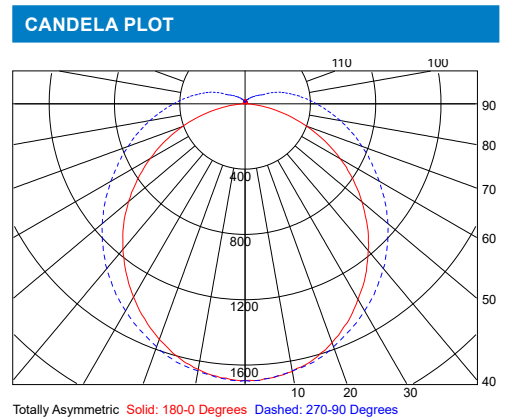

LUMINAIRE DATA	
Part Number	SS4-6L-U-40-FRL
Description	4ft Slim Strip, 6,000lm, with a frosted acrylic lens at 4000K
Fixture Lumens (lm)	6,026 lm
Wattage (W)	46 W
Efficacy (lm/W)	131 lm/W
Mounting	Surface

ZONAL LUMEN SUMMARY		
Zone	Lumens (lm)	% Fixture
0° - 40°	2,144	36%
0° - 60°	3,856	65%
0° - 90°	5,441	91%
90° - 180°	536	9%
0° - 180°	6,026	100%