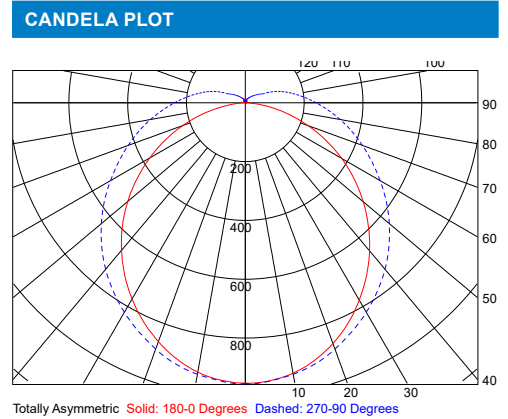

PHOTOMETRIC REPORTS

Photometric values based upon tests performed in compliance with LM-79. IES files can be downloaded at www.ilp-inc.com

LUMINAIRE DATA	
Part Number	SS4-3L-U-40-FRL
Description	4ft Slim Strip, 3,400lm, with a frosted acrylic lens at 4000K
Fixture Lumens (lm)	3,458 lm
Wattage (W)	26 W
Efficacy (lm/W)	133 lm/W
Mounting	Surface

ZONAL LUMEN SUMMARY		
Zone	Lumens (lm)	% Fixture
0° - 40°	1,204	36%
0° - 60°	2,163	65%
0° - 90°	3,043	91%
90° - 180°	311	9%
0° - 180°	3,458	100%

LUMINAIRE DATA	
Part Number	SS4-4L-U-40-FRL
Description	4ft Slim Strip, 4,600lm, with a frosted acrylic lens at 4000K
Fixture Lumens (lm)	4,655 lm
Wattage (W)	35 W
Efficacy (lm/W)	133 lm/W
Mounting	Surface