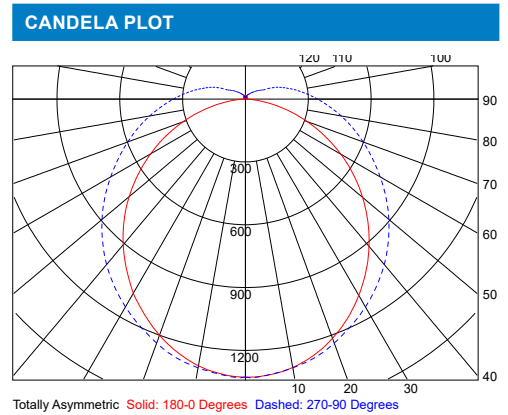

PHOTOMETRIC REPORTS

Photometric values based upon tests performed in compliance with LM-79. IES files can be downloaded at www.ilp-inc.com

LUMINAIRE DATA	
Part Number	SS4-3L-U-40-FRL
Description	4ft Slim Strip, 3,400lm, with a frosted acrylic lens at 4000K
Fixture Lumens (lm)	3,458 lm
Wattage (W)	26 W
Efficacy (lm/W)	133 lm/W
Mounting	Surface

ZONAL LUMEN SUMMARY		
Zone	Lumens (lm)	% Fixture
0° - 40°	1,204	36%
0° - 60°	2,163	65%
0° - 90°	3,043	91%
90° - 180°	311	9%
0° - 180°	3,458	100%

LUMINAIRE DATA	
Part Number	SS4-4L-U-40-FRL
Description	4ft Slim Strip, 4,600lm, with a frosted acrylic lens at 4000K
Fixture Lumens (lm)	4,655 lm
Wattage (W)	35 W
Efficacy (lm/W)	133 lm/W
Mounting	Surface

ZONAL LUMEN SUMMARY		
Zone	Lumens (lm)	% Fixture
0° - 40°	1,676	36%
0° - 60°	3,015	64%
0° - 90°	4,256	91%
90° - 180°	347	7%
0° - 180°	4,655	100%

LUMINAIRE DATA	
Part Number	SS4-6L-U-40-FRL
Description	4ft Slim Strip, 6,000lm, with a frosted acrylic lens at 4000K
Fixture Lumens (lm)	6,026 lm
Wattage (W)	46 W
Efficacy (lm/W)	131 lm/W
Mounting	Surface