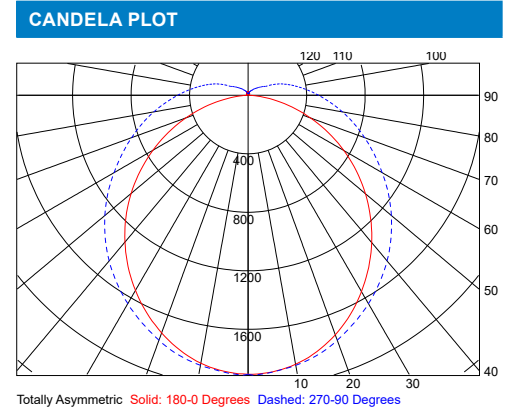

SS

SLIM STRIP

PHOTOMETRIC REPORTS

Photometric values based upon tests performed in compliance with LM-79. IES files can be downloaded at www.ilp-inc.com

LUMINAIRE DATA	
Part Number	SS8-6L-U-40-FRL
Description	8ft Slim Strip, 6,100lm, with a frosted acrylic lens at 4000K
Fixture Lumens (lm)	6,118 lm
Wattage (W)	46 W
Efficacy (lm/W)	133 lm/W
Mounting	Surface

ZONAL LUMEN SUMMARY		
Zone	Lumens (lm)	% Fixture
0° - 40°	2,408	22%
0° - 60°	4,326	65%
0° - 90°	6,086	91%
90° - 180°	583	9%
0° - 180°	6,118	100%