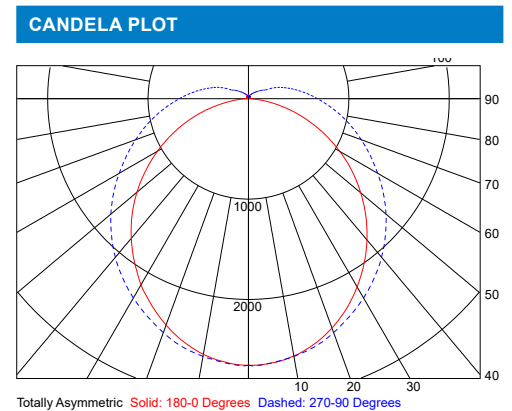

LUMINAIRE DATA	
Part Number	SS8-8L-U-40-FRL
Description	8ft Slim Strip, 8,800lm, with a frosted acrylic lens at 4000K
Fixture Lumens (lm)	8,775 lm
Wattage (W)	65 W
Efficacy (lm/W)	135 lm/W
Mounting	Surface

ZONAL LUMEN SUMMARY		
Zone	Lumens (lm)	% Fixture
0° - 40°	3,352	36%
0° - 60°	6,030	64%
0° - 90°	8,511	91%
90° - 180°	845	9%
0° - 180°	8,775	100%