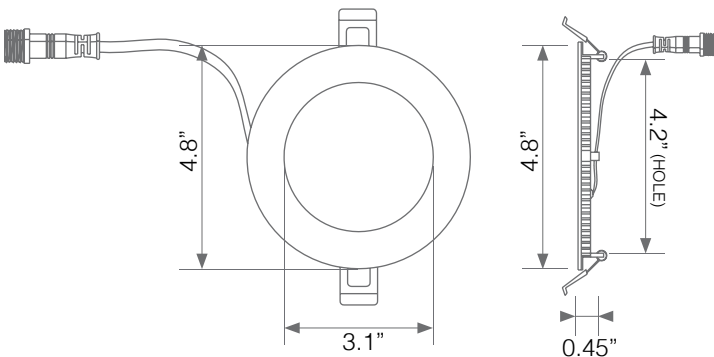

LED DOWNLIGHT

Model No. DLC4S-10W205se

The Euri Lighting **DLC4S-10W205se** ultra-slim, 5CCT Selectable, recessed downlight is designed to give you the option between 2700K/3000K/3500K/4000K/5000K all conveniently in one downlight. Its spring-action clips allow for easy, hassle-free installation with no need for housing, reducing maintenance worries. At 600 Lumens and 10 Watts (60 Watt equivalent) input power, the 4" downlight has an average of 50,000 hours of life and is ENERGY STAR and JA8 certified. The **DLC4S-10W205se** is IC Rated, recessed and best suited for low residential ceilings working on AC 120V. Its edge-lit LED technology guarantees a long life of uniform light distribution.

No Housing Required

Electrical Specifications

Model No.	Input Power	Input Voltage	Lumen Output	Beam Angle	Center Beam	CCT
DLC4S-10W205se	10 W	120 V	600 lm	120°	N/A	2700/3000/3500 4000/5000K

CRI	Luminous Efficacy	Power Factor	Input Current	Base	Lamp Lifespan	Estimated Yearly Cost
90+	65 lm/W	0.9	0.075 A	Junction Box	50,000 Hrs.	\$ 1.12

Mechanical Specifications

Rating	Operational Temperature	Inner Box QTY.	Master Box QTY.	Dimensions(in.)	UPC Code
Damp Rated	-4°F - 104°F	1 pc	12 pcs	4.8"(∅) x 0.45"(H)	811174036913

Product Dimensions

Product Photometric Data