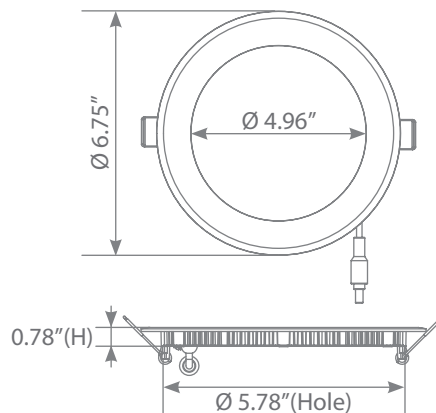

## Specifications

Input Power	Input Voltage	Lumen Output	Beam Angle	Center Beam	CCT
12 W	120V/60Hz	900 lm	120°	N/A	5000 K
CRI	Luminous Efficacy	Power Factor	Input Current	Base	Lamp Lifespan
80	75 lm/W	0.9	0.1 A	Junction Box	30,000 Hrs.

### Product Dimensions