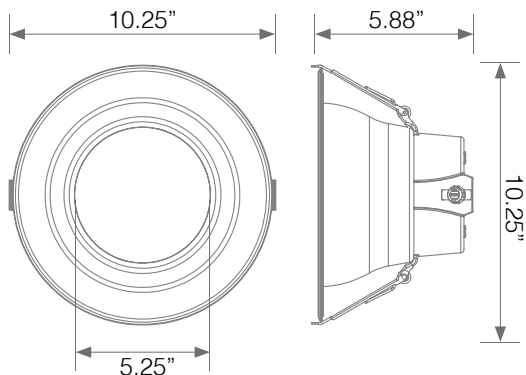

Beam Angle	Center Beam	CRI	Power Factor	Input Current	Base	Lamp Lifespan
90°	N/A	90+	0.9	0.185-0.06 A	Wire	50,000 Hrs.

Mechanical Specifications

Rating	Operational Temperature	Inner Box QTY.	Master Box QTY.	Dimensions(in.)	UPC Code
Wet Rated	-4°F - 40°F	1 pc	4 pcs	10.25" (Ø) x 5.88" (H)	811174033356

Product Dimensions

Cut-Out Size