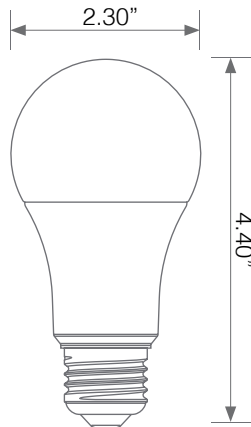

## Electrical Specifications

Model No.	Input Power	Input Voltage	Lumen Output	Beam Angle	Center Beam	CCT
EA19-12W5042cec-2	12 W	120V	1100 lm	200°	N/A	4000 K

CRI	Luminous Efficacy	Power Factor	Input Current	Base	Lamp Lifespan	Estimated Yearly Cost
90+	91 lm/W	0.9	0.1 A	E26	25,000 Hrs.	\$ 1.44

## Mechanical Specifications

Rating	Operational Temperature	Inner Box QTY.	Master Box QTY.	Dimensions(in.)	UPC Code
Damp Rated	-4°F - 104°F	2 pcs	30 pks	2.30"(Ø) x 4.40"(H)	811174033967

## Product Dimensions