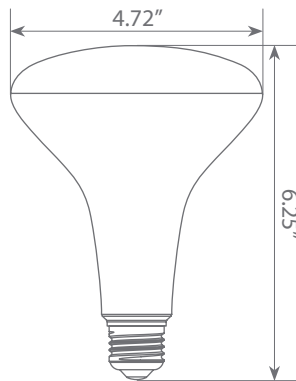

Product Dimensions