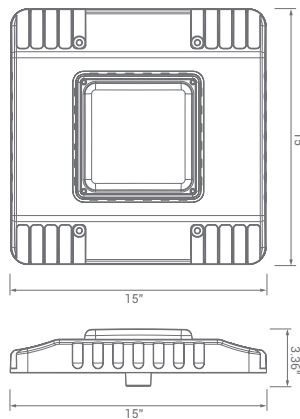

LED ECS-150W1050

LED Canopy Light(Square) / PC + Aluminum Housing

Product Description

LED ECS-150W105 is the premier choice for industrial and commercial lighting in a variety of settings, such as gas station, house, entryways, parking lots, warehouses, barns, sheds, and more. With light output 20250 lumens, these fixtures will give the light you need for your application, as well as save you up to 90% on your energy bill. Enjoy features such as: Energy Efficient, dimming options, Wet Rated, and IP65 Protection.

Product Features

Energy Efficient

1-10V Dimmable

Wet Rated

IP65 Protection

Product Dimensions

Product Photometric Data