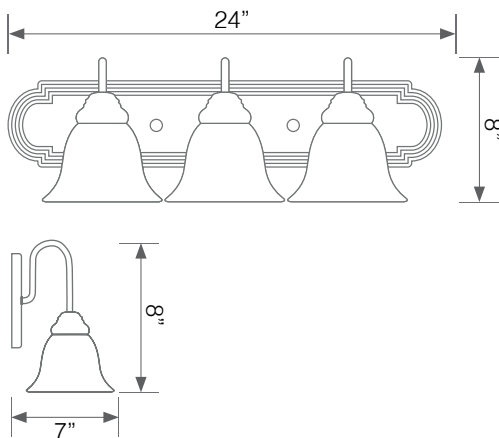

Electrical Specifications

Model No.	Input Power	Input Voltage	Lumen Output	Beam Angle	Center Beam	CCT
EIN-VL49BN-1020cec	27 W	120 V	2430 lm	180°	N/A	2700 K

CRI	Luminous Efficacy	Power Factor	Input Current	Material	Lamp Lifespan	Estimated Yearly Cost
90	71 lm/W	0.9	0.24 A	E26	25,000 Hrs.	\$ 3.25

Mechanical Specifications

Rating	Operational Temperature	Inner Box QTY.	Master Box QTY.	Dimensions(in.)	UPC Code
Damp Rated	-4°F - 104°F	1 pc	4 pcs	24"(L) x 7"(W) x 8"(H)	00811174032519

Product Dimensions