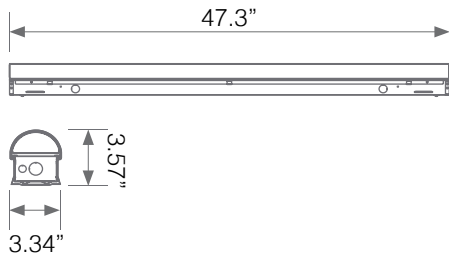

### Electrical Specifications

Input Power	Equivalency	Input Voltage	Lumen Output	Input Current	CCT	Estimated Yearly Cost
34 W	N/A	AC120-277V	4420 lm	0.75 A	3500K	\$ 4.09
38 W	N/A	AC120-277V	4940 lm	0.85 A	3500K	\$ 4.57
45 W	N/A	AC120-277V	5850 lm	1 A	4000K	\$ 5.42

### Mechanical Specifications

Rating	Operational Temperature	Inner Box QTY.	Master Box QTY.	Dimensions(in.)	UPC Code
N/A	4°F - 104°F	1 pc	6 pcs.	47.3"(W) x 3.57"(H) x 3.34"(D)	811174034353

### Product Dimensions