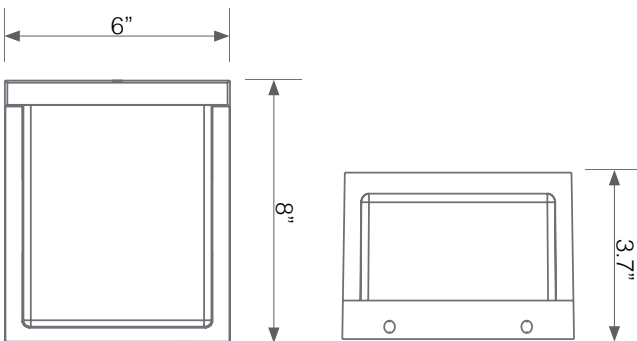

Beam Angle	Luminous Efficacy	CRI	Power Factor	Center Beam	Base	Lamp Lifespan
270°	120 lm/W	80	0.9	N/A	Direct Wiring	50,000 Hrs.

Mechanical Specifications

Rating	Operational Temperature	Inner Box QTY.	Master Box QTY.	Dimensions(in.)	UPC Code
Wet Rated	-4°F - 104°F	1 pc	10 pcs	6"(W) x 3.7"(L) x 8" (H)	811174036852

Product Dimensions

Product Photometric Data