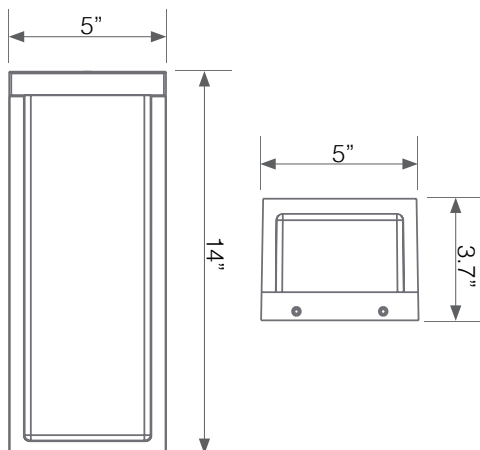

## Mechanical Specifications

Rating	Operational Temperature	Inner Box QTY.	Master Box QTY.	Dimensions(in.)	UPC Code
Wet Rated	-4°F - 104°F	1 pc	10 pcs	5"(W) x 3.7"(L) x 14" (H)	811174036876

## Product Dimensions