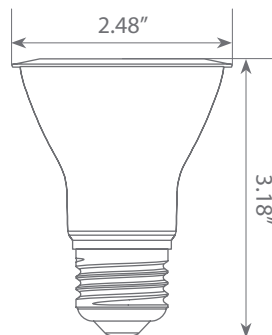

Product Dimensions