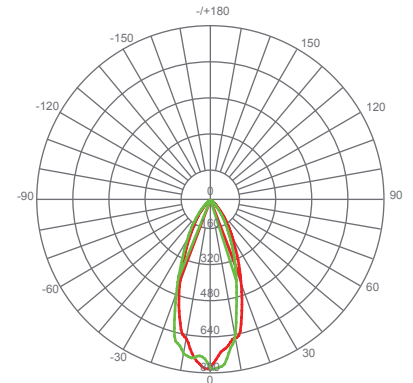

Product Photometric Data

Euri Lighting | A Division of IRTRONIX Inc.

20900 Normandie Avenue Bldg. B, Torrance, CA 90502 | Tel: 310.787.1100 | Fax: 310.787.1166 | www.eurilighting.com

©2020 Euri Lighting. All Rights Reserved