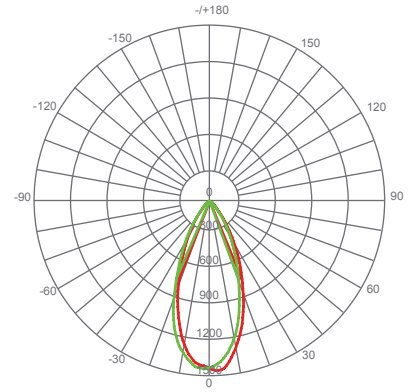

Product Photometric Data

Euri Lighting | A Division of IRTRONIX Inc.

20900 Normandie Avenue Bldg. B, Torrance, CA 90502 | Tel: 310.787.1100 | Fax: 310.787.1166 | www.eurilighting.com
©2020 Euri Lighting. All Rights Reserved