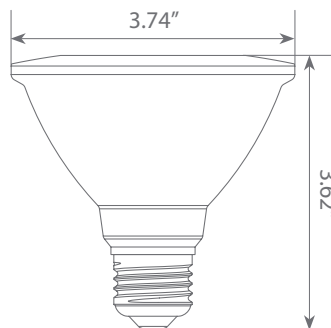

Product Dimensions