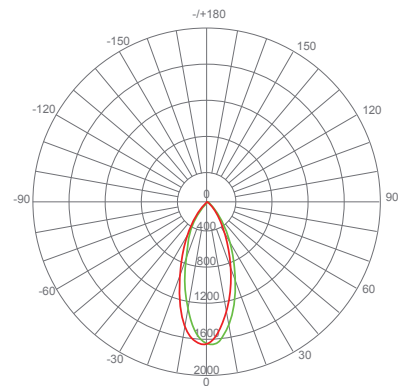

Product Photometric Data

Euri Lighting | A Division of ITRONIX Inc.