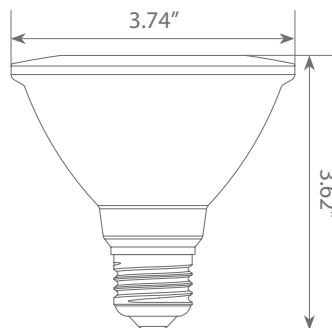

Product Dimensions