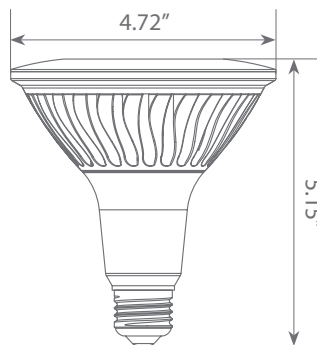

Specifications

Input Power	Input Voltage	Lumen Output	Beam Angle	Center Beam	CCT
20 W	120V	1700 lm	45°	N/A	3000 K
CRI	Luminous Efficacy	Power Factor	Input Current	Base/Cap	Lamp Lifespan
80	85 lm/W	0.7	0.18 A	E26	25,000 Hrs.

Product Features

Dimmable

Energy Efficient

Damp Rated

Product Dimensions

Product Photometric Data