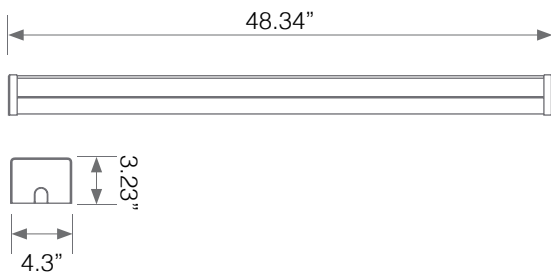

Electrical Specifications

Input Power	Equivalency	Lumen Output(3500K)	Lumen Output(4000K)	Lumen Output(5000K)	CCT	Estimated Yearly Cost
25 W	N/A	3250	3260	3270	3500/4000/5000K	\$ 3.29
38 W	N/A	4940	5000	5020	3500/4000/5000K	\$ 4.99
50 W	N/A	6500	6530	6550	3500/4000/5000K	\$ 6.57

Input Voltage	Luminous Efficacy	Beam Angle	CRI	Input Current	Base	Lamp Lifespan
120-277 V	130 lm/W	140°	80	0.17 - 0.39 A	N/A	50,000 Hrs.

Mechanical Specifications

Rating	Operational Temperature	Inner Box QTY.	Master Box QTY.	Dimensions(in.)	UPC Code
Wet Rated	-4°F - 176°F	1 pc	4 pcs.	48.34"(W) x 3.23"(H) x 4.3"(D)	811174037224

Product Dimensions

Product Photometric Data