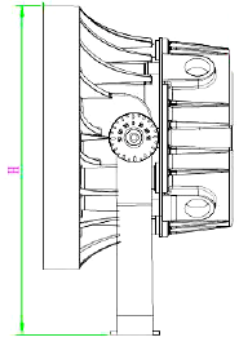

DIMENSIONS:

7.4" D X 5.1" H

TC-FL-36W-RGBW-BT-BR

WG SMART APP COMPATIBLE RGBW FLOOD LIGHT, 120-277V

ELECTRICAL SPECIFICATIONS:

- Voltage: 120~277V
- Wattage: 36W
- Power factor: >0.9
- Efficacy: 27LM/W

HOUSING SPECIFICATIONS: