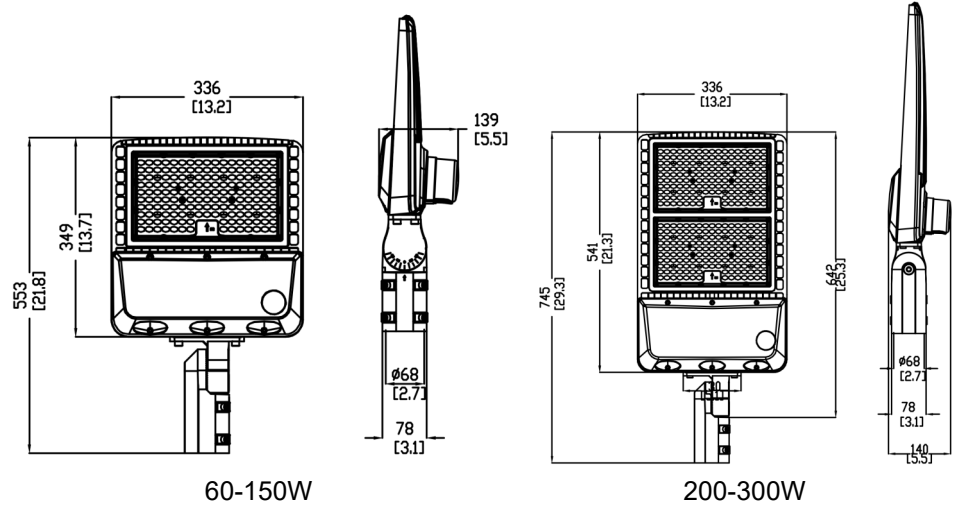

Lighting Parameters

Input Voltage	100-277VAC / 200-480VAC
CCT	4000K, 5000K, 5700K
CRI	RA>70
Lumen Efficiency	130lm/W
Working temperature	-40°F~104°F
Power Factor	≥0.95
Frequency	50/60 Hz
Lifetime	>50,000Hrs
Distribution	Type II/Type III/ Type IV/ Type V

Dimensions

Mounting Options

Slip Fitter (SF)

Trunnion (TR)

U Bracket

Additional Options

Input Voltage: 100-277VAC:

Model	SB-60W	SB-100W	SB-120W	SB-150W	SB-200W	SB-240W	SB-300W
Power	60W	100W	120W	150W	200W	240W	300W
Lumious Flux 130lm/W	7800LM	13000LM	15600LM	19500LM	26000LM	31200LM	39000LM
Replaces HID	180W	320W	400W	450W	600W	750W	1000W
LEDs Quantity	68	98	126	154	196	252	308

Input Voltage: 200-480VAC:

Model	SB-HV-100W	SB-HV-150W	SB-HV-200W	SB-HV-300W
Power	100W	150W	200W	300W
Lumious Flux 130lm/W	13000LM	19500LM	26000LM	39000LM
Replaces HID	320W	450W	600W	1000W
LEDs Quantity	98	154	196	308