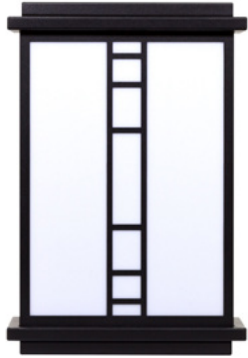

ADAMS LED

Architectural Outdoor

PROJECT:	
TYPE:	
PO#:	QTY:
COMMENTS:	

FEATURES

- Steel Housing w/ Textured Black Polyester Powder Coat Finish
- Aluminum Heat-Sink Plate
- Solid Top and Bottom End Plates
- Luminous White Acrylic Panels
- Thermal Compensation Technology Ensures Longer LED Lifetime - Ideal For Fixtures Being Placed in Area w/ Fluctuating or Higher Ambient Temperatures
- Surge Protector
- Mounts Directly to 4" Junction Box (By Others)
- ADA Compliant
- CSA Listed Wet Location
- LED Light Fixture
- Mounting Hardware Included
- Vandal Resistant

LINE DRAWING

LINE DRAWING NOT TO SCALE

FINISHES

Antique Copper

Antique Silver

Bronze Mist

Matte Silver

Sand