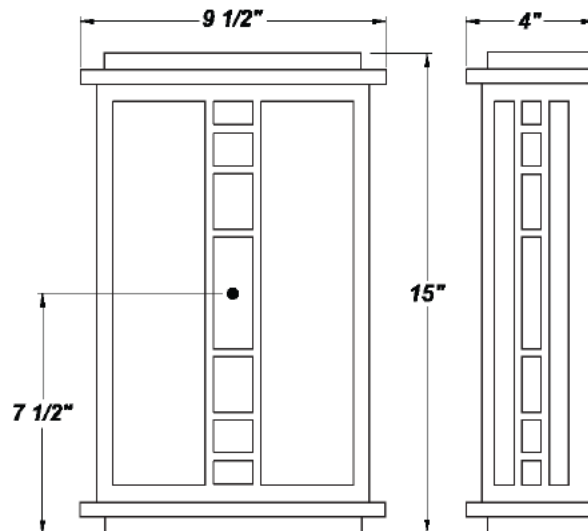

LINE DRAWING

LINE DRAWING NOT TO SCALE

FINISHES

Antique Copper

Antique Silver

Bronze Mist

Matte Silver

Sand

Swedish Steel

Textured Black

Textured Bronze

Textured White

For RAL Colors & Custom Match - Contact Teron Lighting Inc.