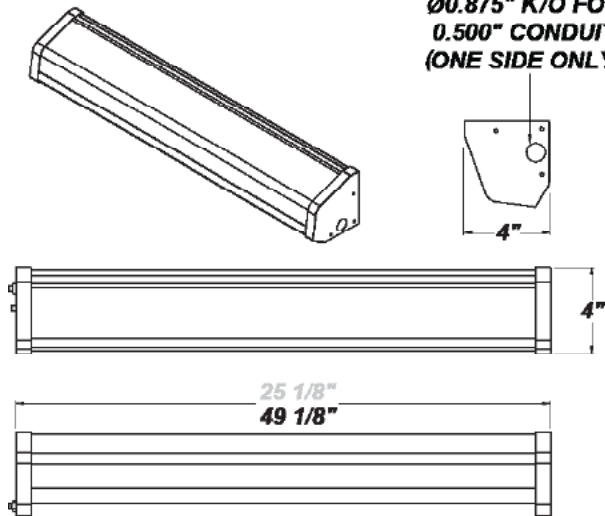

LINE DRAWING

LINE DRAWING NOT TO SCALE

FINISHES

Antique Copper	Antique Silver	Bronze Mist	Matte Silver	Sand	Swedish Steel
Textured Black	Textured Bronze	Textured White			

For RAL Colors & Custom Match - Contact Teron Lighting Inc.