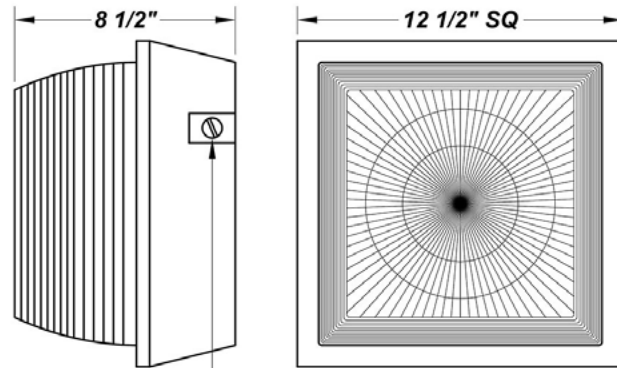

LINE DRAWING

LINE DRAWING NOT TO SCALE

**THREE 0.50" CONDUIT ENTRY POINTS ON SIDES
ONE 0.50" CONDUIT ENTRY POINT ON BACK**

FINISHES

Antique Copper

Antique Silver

Bronze Mist

Matte Silver