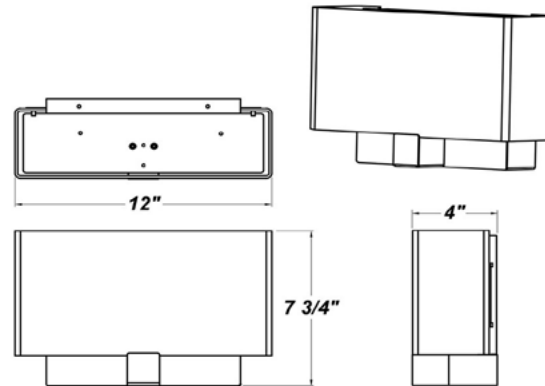

## FEATURES

- ADA Compliant
- CSA Listed Dry Location For Wall Mounting
- Frosted White Acrylic Diffuser
- LED Light Fixture
- Mounts Directly to 4" Junction Box (By Others)
- Mounting Hardware Included
- Open Top
- Steel Mounting Pan w/ Matte Silver Powder Coat Finish
- Steel Trim w/ Matte Silver Powder Coat Finish

## LINE DRAWING

LINE DRAWING NOT TO SCALE