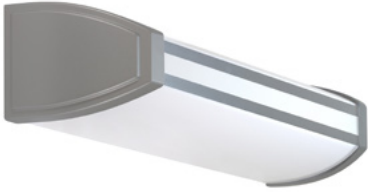

DUNBAR LED 28"

Architectural Indoor

PROJECT:	
TYPE:	
PO#:	QTY:
COMMENTS:	

FEATURES

- Steel Housing w/ White Powder Coat Finish
- Steel Mounting Pan w/ Hi-Reflectance White Powder Coat Finish
- White Acrylic / DR Extruded Diffuser w/ Matte Silver Finished End Caps And Silver / White Decorative Center Trim
- Up / Down Lighting Option Available
- Mounts Directly to Surface w/ Two Wall Anchors (Not Included)
- 0-10V and Leading Edge (ELV) Dimming Compatible Options Available
- CSA Listed Dry Location For Wall Mount Only
- Emergency Battery Available
- LED Light Fixture

LINE DRAWING

LINE DRAWING NOT TO SCALE

FINISHES

For RAL Colors
& Custom
Match -
Contact Teron
Lighting Inc.

DUNBAR LED 28"

Architectural Indoor

Fixture Core

PROJECT:	
TYPE:	
PO#:	QTY:
COMMENTS:	

Aesthetics & Options

TRIM	FINISH	COLOR TEMP	OPTIONS
Not Applicable	BNW - Brushed Nickel End Caps w/ Nickel And White Center Trim (Standard) WSW - White End Caps w/ Solid White Center Trim	27K - 2700K Color Temp 30K - 3000K Color Temp 35K - 3500K Color Temp 40K - 4000K Color Temp 50K - 5000K Color Temp	2SW - 2-Position Switch w/ Pull Chain (On-Off) (120V Only) CO - Convenience Outlet (120V Only) DIV - Internal Divider EB - 12W Integral EM Battery (120V and 277V Only) F - Fused (120V and 277V Only) MSW - Multi-Level Switching 4-Position Switch w/ Pull Chain (120V Only) NLT - 9.4W LED Night Light (DIV option required)(120V and 277V Only)
ORDER INFO			
Not Applicable Example ^	BNW	27K	2SW