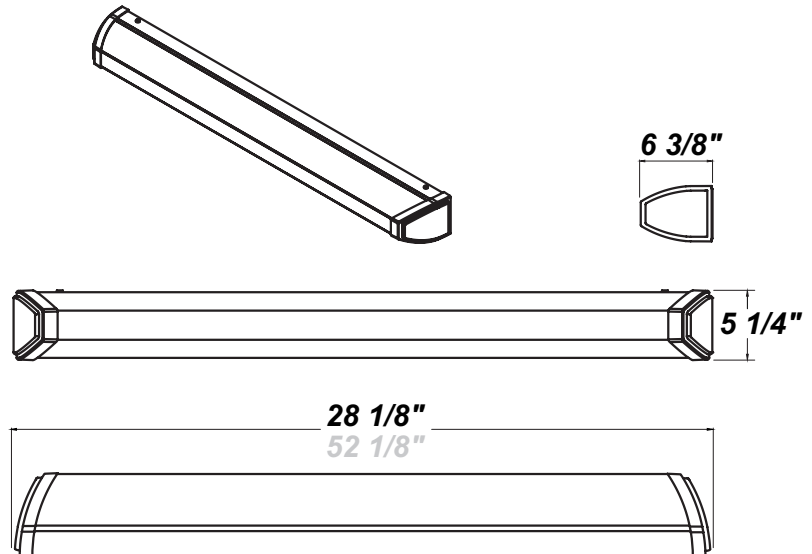

DUNBAR LED 28"

Architectural Indoor

PROJECT:	
TYPE:	
PO#:	QTY:
COMMENTS:	

FEATURES

- Steel Housing w/ White Powder Coat Finish
- Steel Mounting Pan w/ Hi-Reflectance White Powder Coat Finish
- White Acrylic / DR Extruded Diffuser w/ Matte Silver Finished End Caps And Silver / White Decorative Center Trim
- Up / Down Lighting Option Available
- Mounts Directly to Surface w/ Two Wall Anchors (Not Included)
- 0-10V and Leading Edge (ELV) Dimming Compatible Options Available
- CSA Listed Dry Location For Wall Mount Only
- Emergency Battery Available
- LED Light Fixture

LINE DRAWING

LINE DRAWING NOT TO SCALE

FINISHES

For RAL Colors
& Custom
Match -
Contact Teron
Lighting Inc.

DUNBAR LED 28"

Architectural Indoor

Fixture Core

PROJECT:	
TYPE:	
PO#:	QTY:
COMMENTS:	