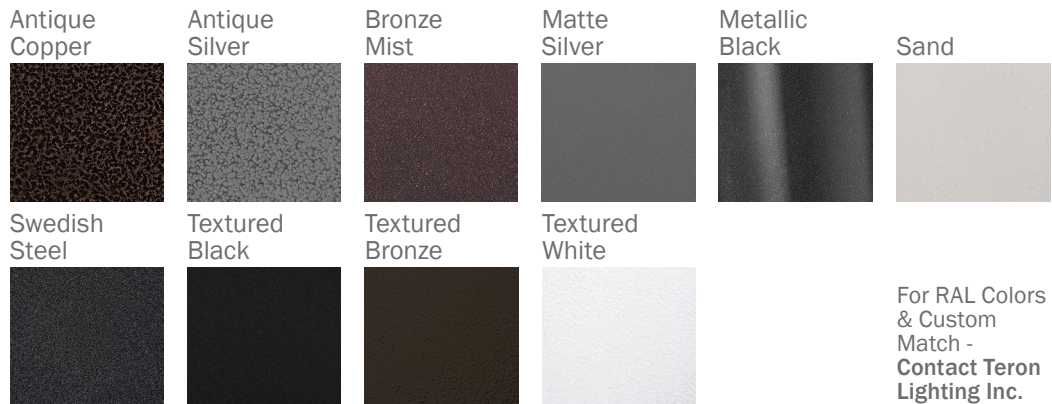

FALDO LED

Architectural Outdoor

PROJECT:	
TYPE:	
PO#:	QTY:
COMMENTS:	

FEATURES

- Aluminum Housing w/ Textured Black Polyester Powder Coat Finish
- Aluminum Heat-Sink Plate
- Aluminum Solid Top and Bottom End Plates
- Luminous White Acrylic Panels
- Thermal Compensation Technology Ensures Longer LED Lifetime, Which is Ideal For Fixtures Being Placed in Area w/ Fluctuating or Higher Ambient Temperatures
- 100V - 277V
- Mounts Directly to 4" Junction Box (By Others)
- ADA Compliant
- CSA Listed Wet Location
- LED Light Fixture
- Mounting Hardware Included

LINE DRAWING

FINISHES