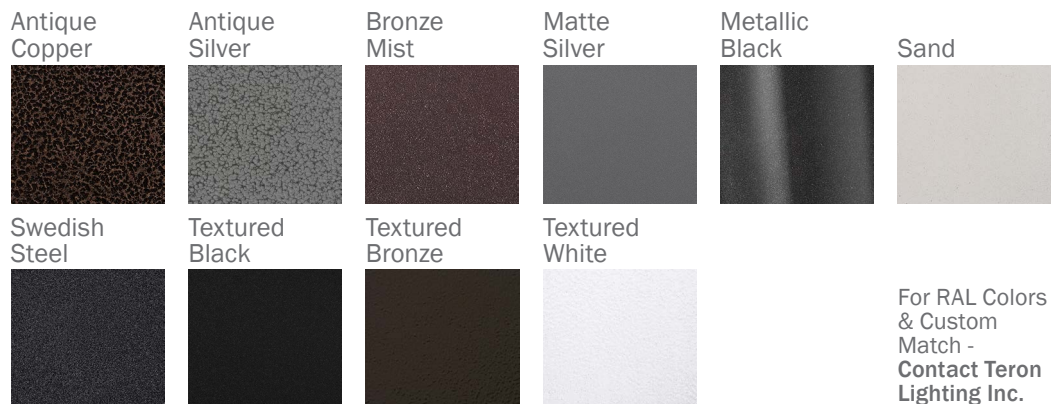

## FEATURES

- Steel Fascia w/ Textured Black Polyester Powder Coat Finish
- Luminous White 75% DR Acrylic Diffuser
- Steel Mounting Pan w/ Hi-Reflectance White Powder Coat Finish
- Aluminum Reflector
- Mounts Directly to 4" Junction Box (By Others)
- Constant Current
- Dimmable to 10% From 120V to 230V
- CSA Listed Wet Location
- Emergency Battery Available
- LED Light Fixture
- Mounting Hardware Included

## FINISHES