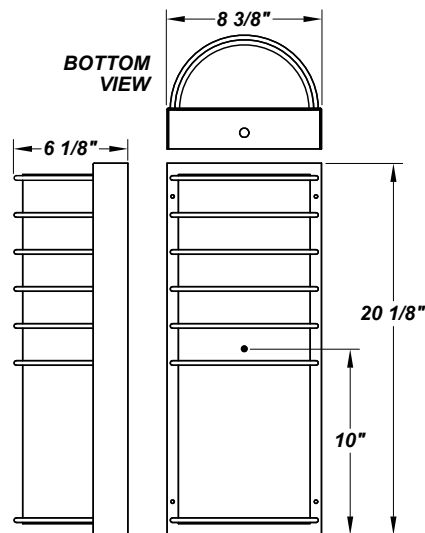

## FEATURES

- Steel Fascia w/ Textured Black Polyester Powder Coat Finish
- Luminous White 75% DR Acrylic Diffuser
- Steel Mounting Pan w/ Hi-Reflectance White Powder Coat Finish
- Aluminum Reflector
- Mounts Directly to 4" Junction Box (By Others)
- Constant Current
- Dimmable to 10% From 120V to 230V
- CSA Listed Wet Location
- Emergency Battery Available
- LED Light Fixture
- Mounting Hardware Included

## LINE DRAWING

LINE DRAWING NOT TO SCALE