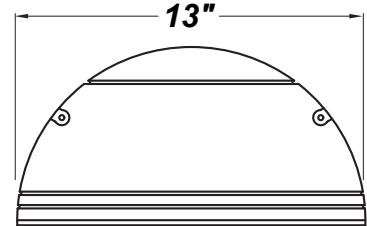

FRONT VIEW

FINISHES

Antique Copper

Antique Silver

Bronze Mist

Matte Silver

Metallic Black

Sand

Swedish Steel

Textured Black

Textured Bronze

Textured White

For RAL Colors & Custom Match - Contact Teron Lighting Inc.