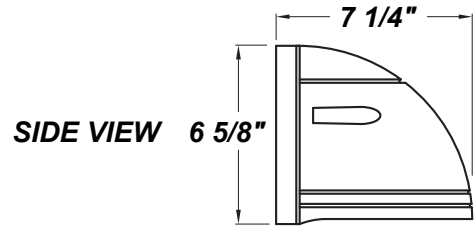

LINE DRAWING

LINE DRAWING NOT TO SCALE

BOTTOM VIEW