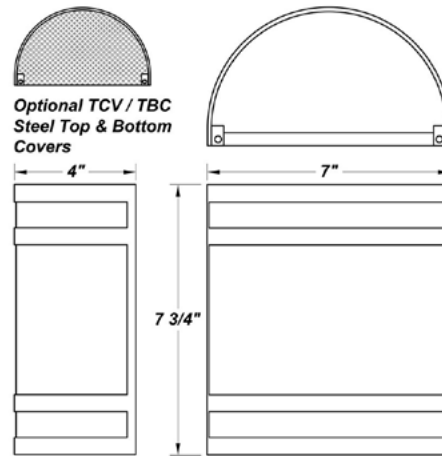

LINE DRAWING

LINE DRAWING NOT TO SCALE

FINISHES

Antique Copper

Antique Silver

Bronze Mist

Matte Silver

Sand

Swedish Steel

Textured Black

Textured Bronze

Textured White

For RAL Colors & Custom Match - Contact Teron Lighting Inc.