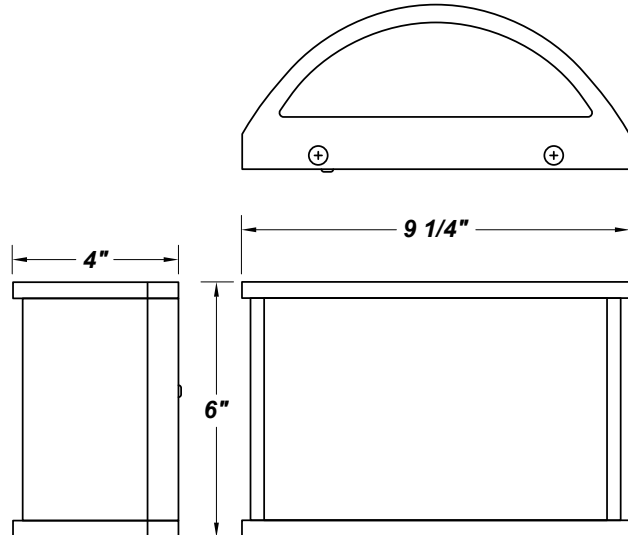

LINE DRAWING

LINE DRAWING NOT TO SCALE

FINISHES

Antique Copper	Antique Silver	Bronze Mist	Matte Silver	Metallic Black	Sand
Swedish Steel	Textured Black	Textured Bronze	Textured White		

For RAL Colors & Custom Match - Contact Teron Lighting Inc.