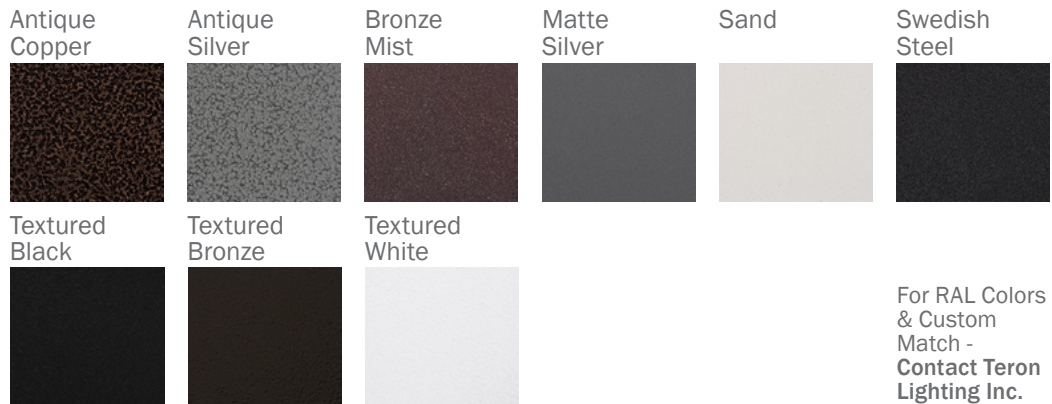

## FEATURES

- Aluminum Housing w/ Textured Bronze Polyester Powder Coat Finish
- Clear Tempered Glass Diffuser
- Aluminum Reflector
- Mounts Direct to Flat Surface w/ Two #8 Wall Anchors (Not Included)
- Surge Protector
- Fully Gasketed
- Dark Sky Compliant
- CSA Listed Wet Location For Wall Mounting -Down Light only
- Integral Emergency Battery Available
- LED Light Fixture

## FINISHES