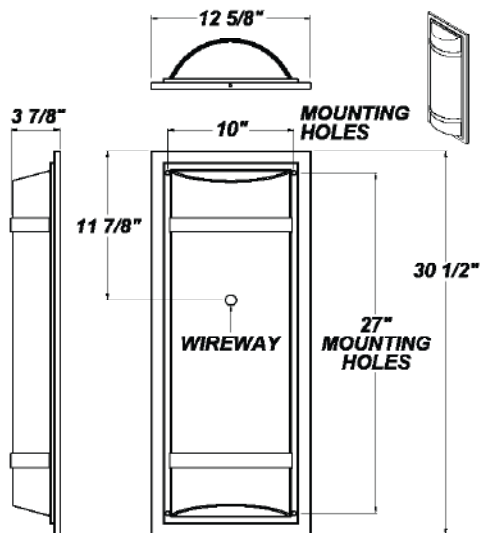

LINE DRAWING

LINE DRAWING NOT TO SCALE

FINISHES

Antique Copper

Antique Silver

Bronze Mist

Matte Silver

Textured White

Sand

Swedish Steel

Textured Black

Textured Bronze

For RAL Colors & Custom Match - Contact Teron Lighting Inc.