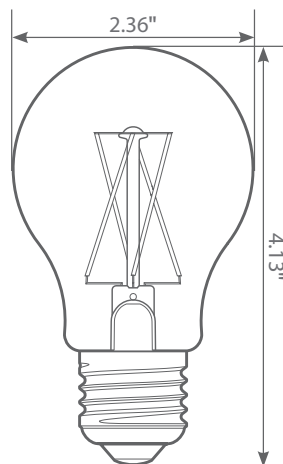

Product Dimensions