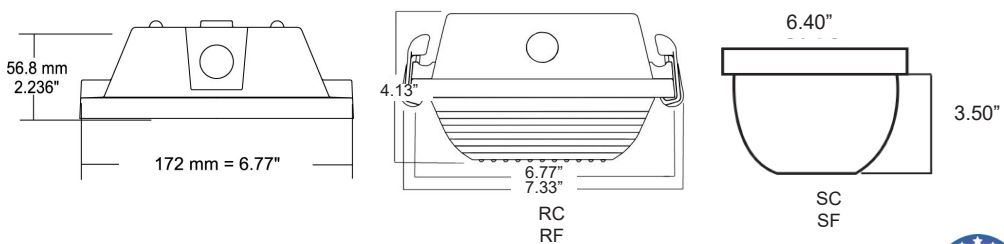

Dimensions	Length	Width
2 ft.	27.68"	7.33"
4 ft.	51.81"	7.33"
8 ft.	98.51"	7.33"

Fixture Depth Options	
RF + RC	4.13"
SC + SF	5.63"
SSC + SSF	4.27"

DIMENSIONS

Side View

End View

JOB NAME:

CAT#:

TYPE: