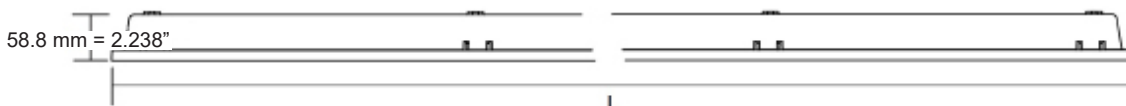

Dimensions	Length	Width
2 ft.	27.68"	7.33"
4 ft.	51.81"	7.33"
8 ft.	98.51"	7.33"

Fixture Depth Options	
RF + RC	4.13"
SC + SF	5.63"
SSC + SSF	4.27"

DIMENSIONS

Side View

End View

JOB NAME:

CAT#:

TYPE: