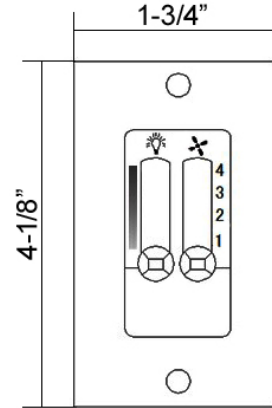

WC-8 Series

120V-60Hz

Catalog #:		Type
Project:		Date
Prepared by:		

Wall-Mount Ceiling Fan Wall Control

DESCRIPTION

The WC-8 Series Fan control is designed for easy installation, flexible operation and unobtrusive wall mounting. It provides noise-free fan operation at 4 speeds and installs in a standard single-gang electrical box.

DESIGN FEATURES

Features

- 4 Speed Fan Control
- Full-range dimming of light

Electrical

- 120V - 60 Hz
- Load Up To 1.5A
- 3-Wire Installation
- Compatible with LED, CFL and Incandescent

Dimensions

- W 1-3/4" x H 4-1/8"