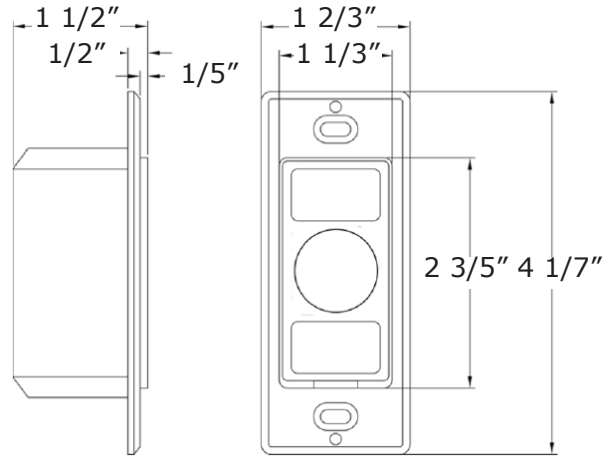

WEC SERIES OUTDOOR LIGHTING

WEC-SW-PB1-TR-WIFI
SMART LIGHTING CONTROL WALL SWITCH 300W TRIAC
WIFI- DIM/ON-OFF/SCHEDULE

The smart lighting control wall switch allows you to control the light easily via mobile applications (Westgate Smart Phone App) and innovative speakers from Amazon and Google as long as the Internet and Bluetooth are available. This device supports any TRIAC lighting fixture.. Turn light on/off, Dim, or schedule dimming/on-off from anywhere. one unit can be wired to multiple fixtures for a maximum 300W.

Customer Name: _____

Project Name: _____

Note: _____ Type: _____

4 1/7" H x 1 1/2" D x 1 2/3" W

Features

- Compatible with Westgate Smart App, Amazon Alexa, Amazon Echo, Google Home. Connects via WIFI
- Decorative white wall plate included
- 5-Year Warranty
- IP20, Suitable for indoor wall mounting

Technical Specifications

Electrical:

- Voltage: 120-277V AC 60Hz
- Wattage: 300W
- WiFi Bandwidth: 2.5GHz
- WiFi Connection Range: up to 150 feet (46 m) indoors and 300 feet (92 m) outdoors
- TRIAC Dimming. Dims Down to 10%