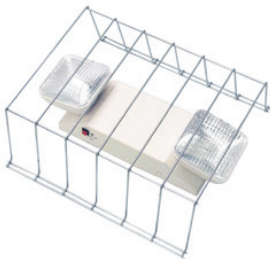

## Wire Guards

Magnalux offers durable wire guards to protect emergency fixtures and exit signs from damages. The wire guards are applicable in schools, gymnasiums, parking garages or any area where a risk of intentional or accidental damage is present.

MAGWG-2 32" x 14" x 7"

### Features

- Heavy-duty steel construction
- Single pack is designed for Exit Signs
- Double pack is designed for Combo Units

MAGWG-1 16" x 14" x 7"

MAGWG-1 16" x 14" x 7"