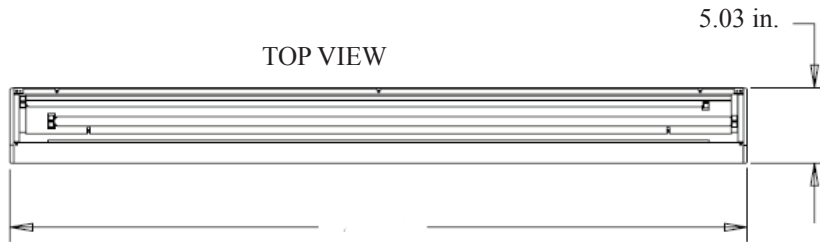

* Companion to the LIN series pendant mount indirect

DIMENSIONS

All dimensions are inches. Specifications subject to change without notice.

END VIEW

4-FOOT MODEL

8-FOOT MODEL

* Consult for more options

Catalog Number:
Notes: