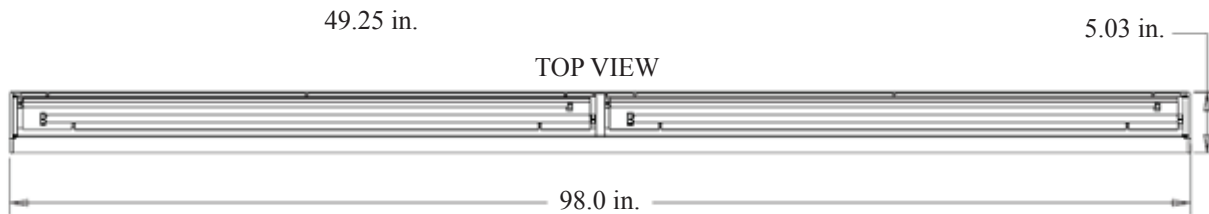

* Companion to the LIN series pendant mount indirect

DIMENSIONS

All dimensions are inches. Specifications subject to change without notice.

END VIEW

4-FOOT MODEL

8-FOOT MODEL

* Consult for more options

Catalog Number:
Notes: