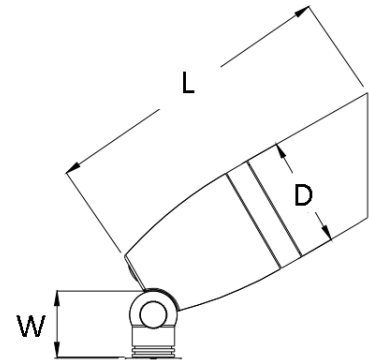

JOB NAME: _____

DATE: _____

TYPE: _____

DIMENSIONS:

6.3"(L) X 2.36"(D) X 1.42"(W)

Black

Oil-Rubbed Bronze

Brass Simulation

AD-018-MCT-BK
AD-018-MCT-ORB
AD-018-MCT-AZ

12V LED NEW GEN. LUMINUM SPOT LIGHT

Ideal for walkway and pathway, stairway and more.

ELECTRICAL SPECIFICATIONS:

- Voltage: 12V AC/DC
- Wattage: 7W
- Efficacy: 85LM/W

HOUSING SPECIFICATIONS:

- Housing Material: Aluminum
- Finish: Black or Oil-Rubbed Bronze or Brass Simulation
- 2FT. STP-2 18AWG lead wire
- 8-1/2" Non-metallic Spike
- Silicon-filled Wire Nuts
- IP rating: IP67, Wet Locations