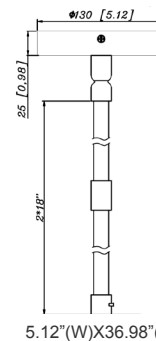

CMCS2XL-MCT-BK+CMC-SRK-218-5C-BK
CMCS2XL-MCT-WH+CMC-SRK-218-5C-WH