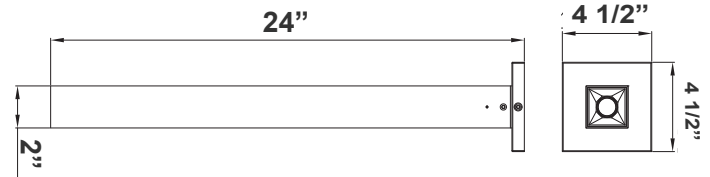

24"(H) X 4 1/2"(W) X 2"(D)

2" Cylinder, Pendant & Ceiling Cylinder Light, Aluminum Cylinder, White Aluminum Housing, Clear Glass Lens

Features

- Multi CCT: Selectable Multi-CCT Switches On The Back Of The Fixture(Dual Function)
- Triac Dimmable at 120V & 0-10V Dimming at 120-277V
- 7-Year Warranty
- Aluminum Base and Polycarbonate (PC) Lens

Technical Specifications

Electrical:

- Wattage: 20W
- Voltage: 120-277V
- Power Factor: >0.90
- THD: <20%
- Efficacy: 70 LPW

Mechanical:

- Aluminum Housing & Glass Lens
- Suspension Cable & Canopy Set Accessories Avail.
- Universal Swivel W/ Rod Kit Accessories Avail. Ambient Operating Temperature: -13°F to 113°F
- IP Rating: IP40 suitable for damp locations