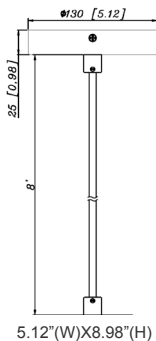

ACCESSORIES:

CMCS2XL-MCT-BK+CMC-CS-8FT-BK
CMCS2XL-MCT-WH+CMC-CS-8FT-WH